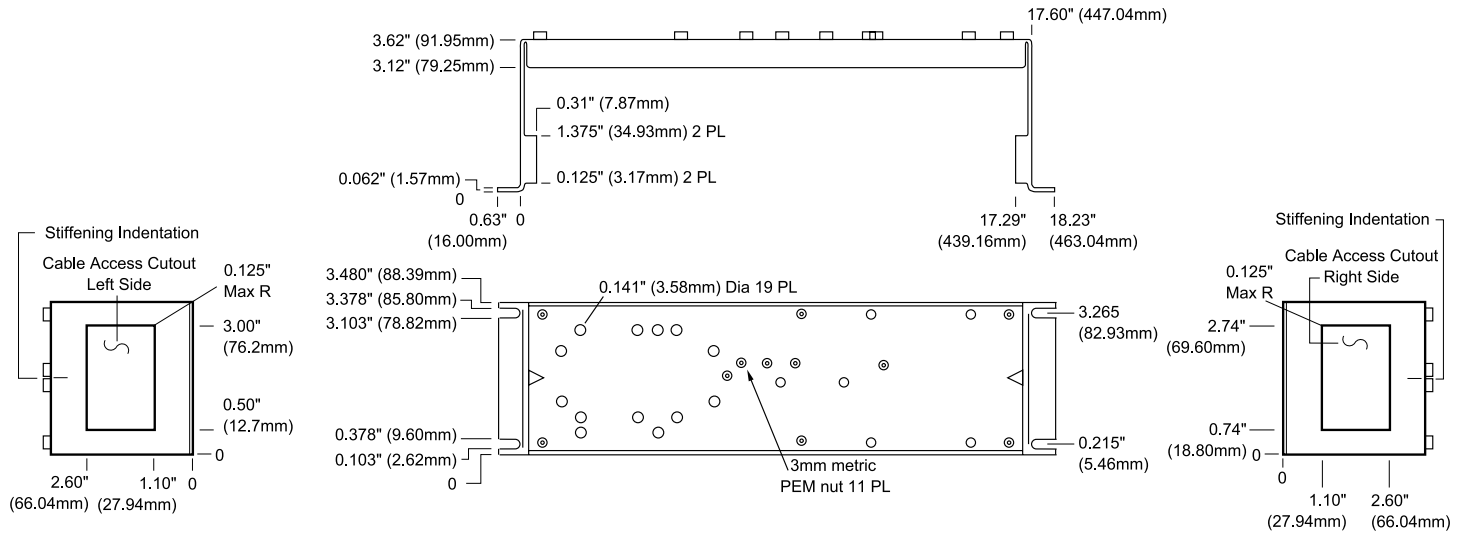

SCMXRK-002

19 Inch Metal Mounting Rack

Description

The SCMXRK-002 is a 19-inch metal rack for mounting the SCMPB01/02/05/06, SCM7BP04/08/16, SCMAS-PB8/16 and isoLynx SLX100-xx backpanels. It also provides capability to mount the SCMPRT-001, SCMPRE-001, SCMPRT-003 or SCMPRE-003 power supplies, and the SCMXIF interface board (See Figure 21 for dimensions).

Figure 21: SCMXRK-002 Analog Rack Dimensions